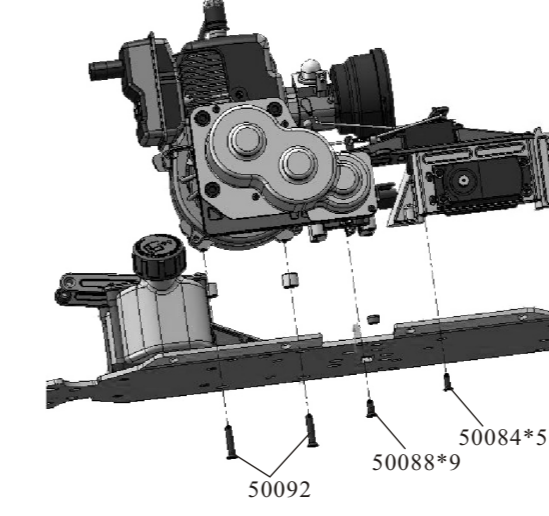

1/5TH 4WD Gasoline Power R/C On-Road Truck

Specifications:

LENGTH	WIDTH	HEIGHT	WHEEL BASE	DRIVE SYSTEM	GROUND CLEARANCE	DIAMETER OF WHEEL	WIDTH OF WHEEL	GEAR RATIO	ENGINE	STEERING SERVO	THRUSTLE SERVO
750mm	540mm	320mm	500mm	4WD Shaft Drive	40mm	180mm	110mm	1:9.6	26/30CC	20/30kg	15kg

Rear Shock Tower Assembly

Front lower Suspension Arms Assembly

Front Upper Suspension Arms Assembly

Steering Mount Assembly

Rear lower Suspension Arms Assembly

Throttle Servo Assembly

Steering Servo Assembly

Front Brace Assembly

Engine Assembly

Throttle Link Assembly

Center Unit Assembly

Fuel Tank Assembly

Buffer Assembly

Front Unit Assembly

Rear Hub Carrier Assembly