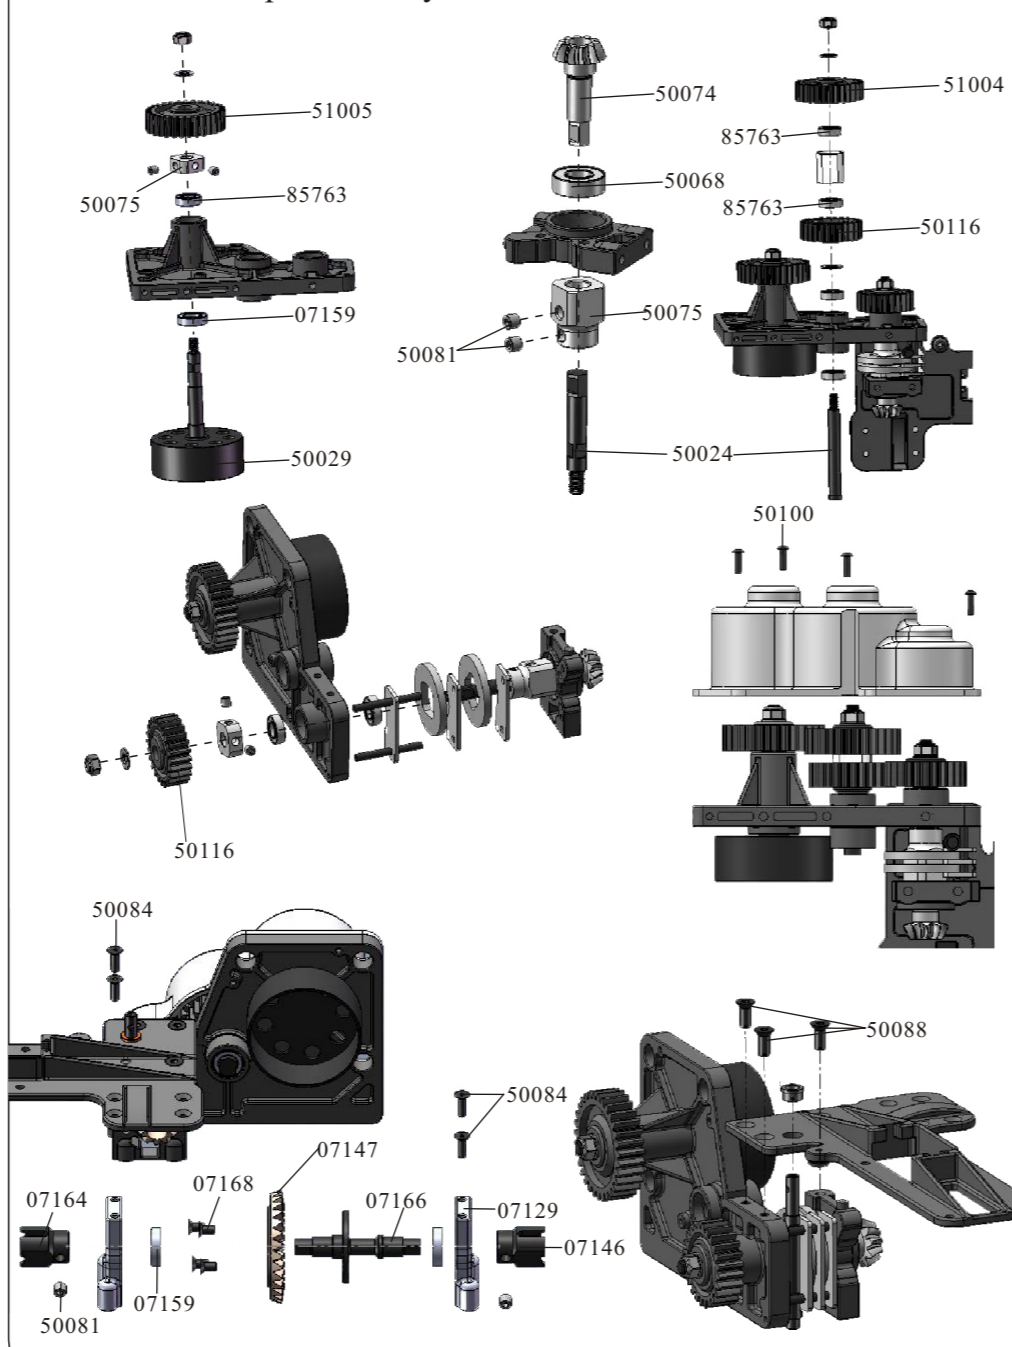

Diff.Gear Group Assembly