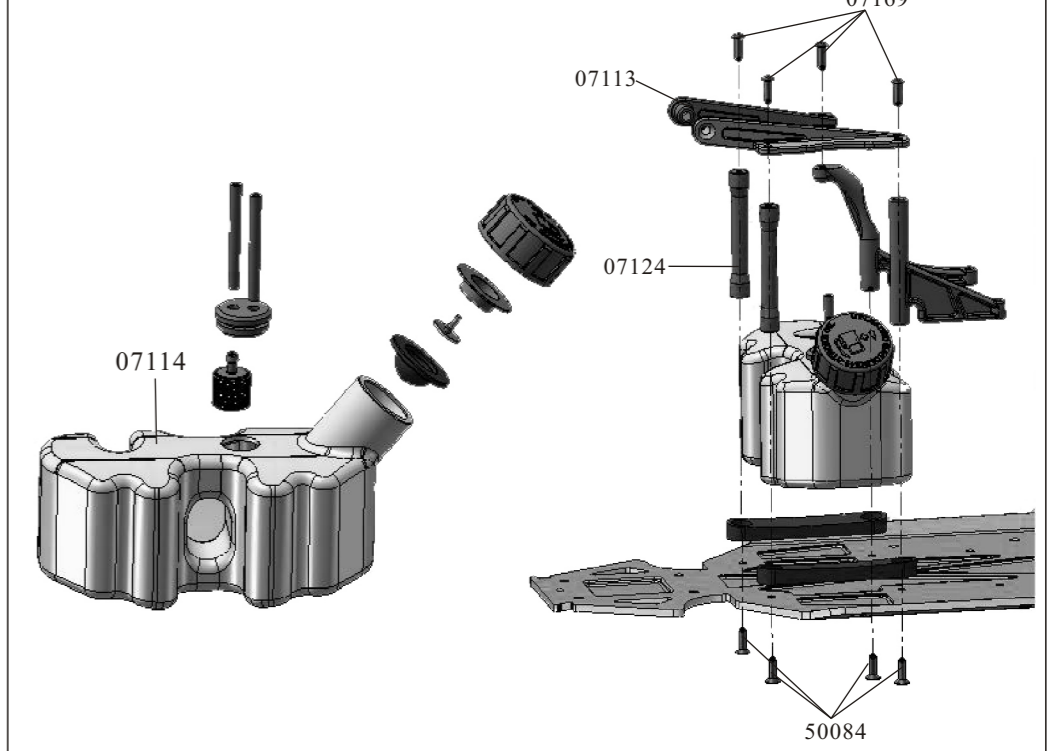

1/5TH 4WD Gasoline Power R/C On-Road Truck

Specifications:

LENGTH	WIDTH	HEIGHT	WHEEL BASE	DRIVE SYSTEM	GROUND CLEARANCE	DIAMETER OF WHEEL	WIDTH OF WHEEL	GEAR RATIO	ENGINE	STEERING SERVO	THRUSTLE SERVO
750mm	540mm	320mm	500mm	4WD Shaft Drive	40mm	180mm	110mm	1:9.6	26/30CC	20/30kg	15kg

Front Brace Assembly

Engine Assembly

Throttle Link Assembly

Center Unit Assembly

Fuel Tank Assembly

Buffer Assembly

Front Unit Assembly

Rear Hub Carrier Assembly