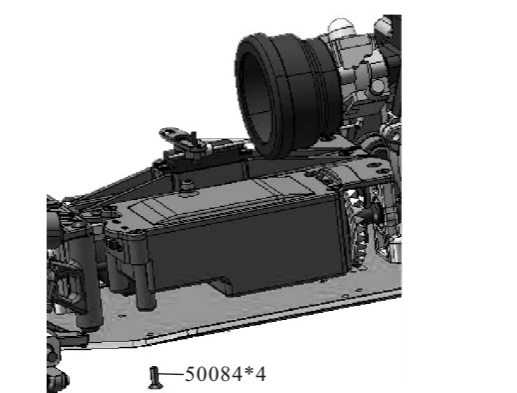

Side Guard Assembly(R/L)