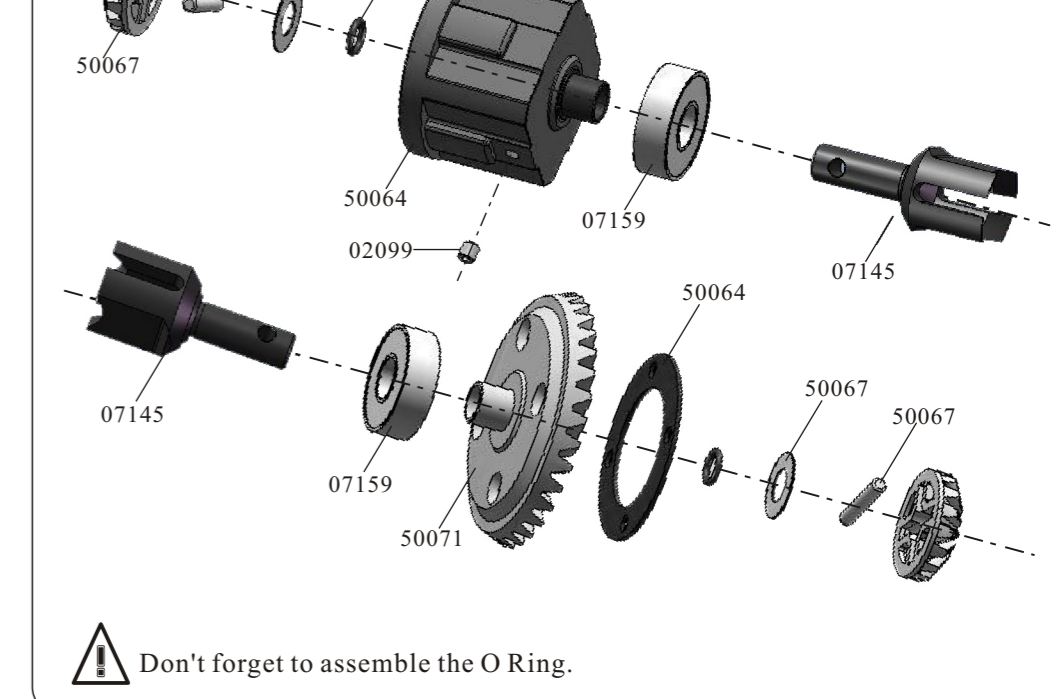

Diff. Box Exploded View