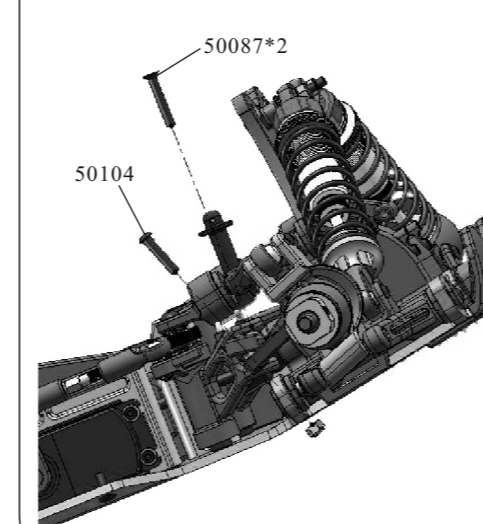

1/5TH 4WD Gasoline Power R/C On-Road Truck

Specifications:

LENGTH	WIDTH	HEIGHT	WHEEL BASE	DRIVE SYSTEM	GROUND CLEARANCE	DIAMETER OF WHEEL	WIDTH OF WHEEL	GEAR RATIO	ENGINE	STEERING SERVO	THRUSTLE SERVO
750mm	540mm	320mm	500mm	4WD Shaft Drive	40mm	180mm	110mm	1:9.6	26/30CC	20/30kg	15kg

Front Shock Absorber Exploded View(Short)

Front Shock Absorber Assembly

Rear Shock Absorber Exploded View(Long)

Rear Shock Absorber Assembly

Diff.Gear Group Assembly

Servo link Assembly

Rear Unit Assembly

Steering link Assembly

Battery Case Assembly

Side Guard Assembly(R/L)

Wheels Complete Assembly(L/R)

Wheels Complete Assembly

Roll Cage Assembly

Body Complete Assembly