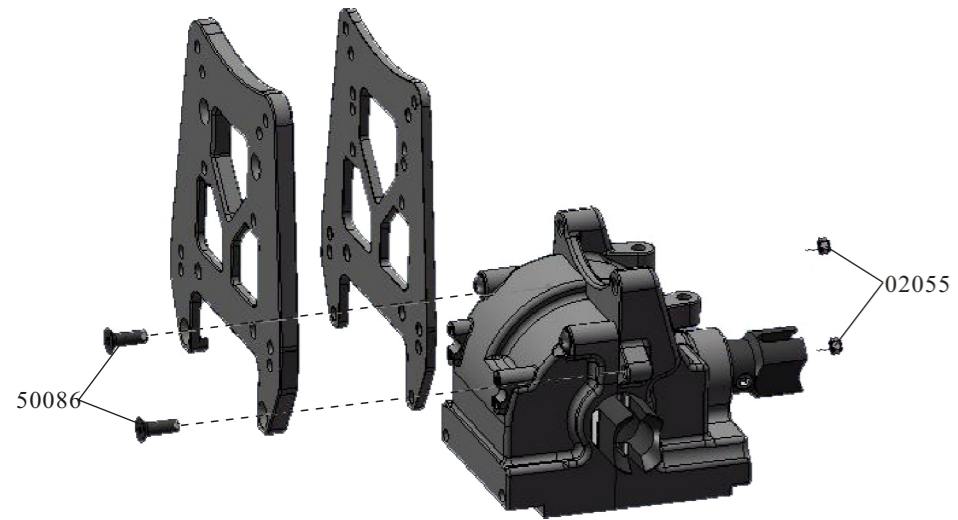

Spare Part

50114-Servo Link Ball φ8mm	02102-Nuts(M3)	02055-Nuts(M4)	50080-Nuts(M5)	50081-Nuts(M6)
07204-Nuts(M10)	50111-Hex Head Grub Screw(5*10) 4P	50107-Hex Head Grub Screw(6*6) 8P	50108-Hex Head Grub Screw(5*5) 8P	02099-Hex Head Grub Screw(4*4) 10P
50110-Hex Head Grub Screw(3*3) 8P	50202-Column Head Hex. Self-tapping Screw (3*16) 12P	07176-Column Head Hex. Self-tapping Screw (4*16) 12P	50097-Column Head Mechanical Screw(5*35) 6P	50099-Column Head Mechanical Screw(6*40) 4P
07182-Countersunk Mechanical Screw(5*22) 4P	07168-Countersunk Mechanical Screw (4*8) 12P	50084-Countersunk Mechanical Screw(4*12) 12P	50085-Countersunk Mechanical Screw(4*16) 12P	50086-Countersunk Mechanical Screw(4*20) 8P
50087-Countersunk Mechanical Screw(4*25) 8P	50088-Countersunk Mechanical Screw (5*12) 12P	50089-Countersunk Mechanical Screw(5*15) 12P	50092-Countersunk Mechanical Screw(5*25) 4P	50104-Cap Head Mechanical Screw(4*25) 4P
50105-Cap Head Mechanical Screw(4*30) 4P	50106-Cap Head Mechanical Screw(5*15) 10P	50100-Cap Head Mechanical Screw(3*10) 8P	07169-Cap Head Mechanical Screw(4*12) 8P	07170-Cap Head Mechanical Screw(4*16) 8P
07171-Cap Head Mechanical Screw(4*20) 8P	07172-Cap Head Mechanical Screw(4*35) 4P	07174-Cap Head Mechanical Screw(5*12) 10P	07183-Cap Head Mechanical Screw(5*28) 4P	07173-Cap Head Mechanical Screw(4*60) 4P

Rear Shock Tower Assembly

Front lower Suspension Arms Assembly

Front Upper Suspension Arms Assembly

Steering Mount Assembly

Rear lower Suspension Arms Assembly

Throttle Servo Assembly

Steering Servo Assembly