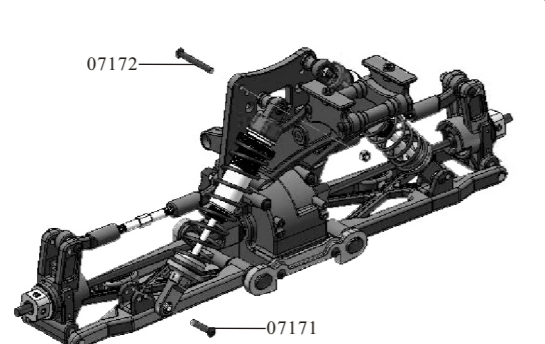

1/5TH 4WD Gasoline Power R/C On-Road Truck

Specifications:

LENGTH	WIDTH	HEIGHT	WHEEL BASE	DRIVE SYSTEM	GROUND CLEARANCE	DIAMETER OF WHEEL	WIDTH OF WHEEL	GEAR RATIO	ENGINE	STEERING SERVO	THRUSTLE SERVO
750mm	540mm	320mm	500mm	4WD Shaft Drive	40mm	180mm	110mm	1:9.6	26/30CC	20/30kg	15kg

Front Shock Absorber Exploded View(Short)

Front Shock Absorber Assembly

Rear Shock Absorber Exploded View(Long)

Rear Shock Absorber Assembly

Diff.Gear Group Assembly

Servo link Assembly

Rear Unit Assembly

Steering link Assembly