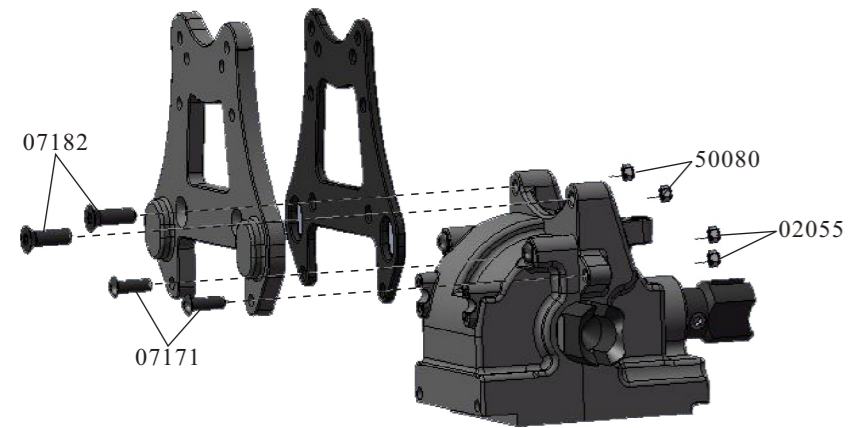

1/5TH 4WD Gasoline Power R/C On-Road Truck

Specifications:

LENGTH	WIDTH	HEIGHT	WHEEL BASE	DRIVE SYSTEM	GROUND CLEARANCE	DIAMETER OF WHEEL	WIDTH OF WHEEL	GEAR RATIO	ENGINE	STEERING SERVO	THRUSTLE SERVO
750mm	540mm	320mm	500mm	4WD Shaft Drive	40mm	180mm	110mm	1:9.6	26/30CC	20/30kg	15kg

Spare Part

50114-Servo Link Ball φ8mm	02102-Nuts(M3)	02055-Nuts(M4)	50080-Nuts(M5)	50081-Nuts(M6)
07204-Nuts(M10)	50111-Hex Head Grub Screw(5*10) 4P	50107-Hex Head Grub Screw(6*6) 8P	50108-Hex Head Grub Screw(5*5) 8P	02099-Hex Head Grub Screw(4*4) 10P
50110-Hex Head Grub Screw(3*3) 8P	50202-Column Head Hex. Self-tapping Screw (3*16) 12P	07176-Column Head Hex. Self-tapping Screw (4*16) 12P	50097-Column Head Mechanical Screw(5*35) 6P	50099-Column Head Mechanical Screw(6*40) 4P
07182-Countersunk Mechanical Screw(5*22) 4P	07168-Countersunk Mechanical Screw (4*8) 12P	50084-Countersunk Mechanical Screw(4*12) 12P	50085-Countersunk Mechanical Screw(4*16) 12P	50086-Countersunk Mechanical Screw(4*20) 8P
50087-Countersunk Mechanical Screw(4*25) 8P	50088-Countersunk Mechanical Screw (5*12) 12P	50089-Countersunk Mechanical Screw(5*15) 12P	50092-Countersunk Mechanical Screw(5*25) 4P	50104-Cap Head Mechanical Screw(4*25) 4P
50105-Cap Head Mechanical Screw(4*30) 4P	50106-Cap Head Mechanical Screw(5*15) 10P	50100-Cap Head Mechanical Screw(3*10) 8P	07169-Cap Head Mechanical Screw(4*12) 8P	07170-Cap Head Mechanical Screw(4*16) 8P
07171-Cap Head Mechanical Screw(4*20) 8P	07172-Cap Head Mechanical Screw(4*35) 4P	07174-Cap Head Mechanical Screw(5*12) 10P	07183-Cap Head Mechanical Screw(5*28) 4P	07173-Cap Head Mechanical Screw(4*60) 4P

Rear Shock Tower Assembly

Front lower Suspension Arms Assembly

Front Upper Suspension Arms Assembly

Steering Mount Assembly

Rear lower Suspension Arms Assembly

Throttle Servo Assembly

Steering Servo Assembly