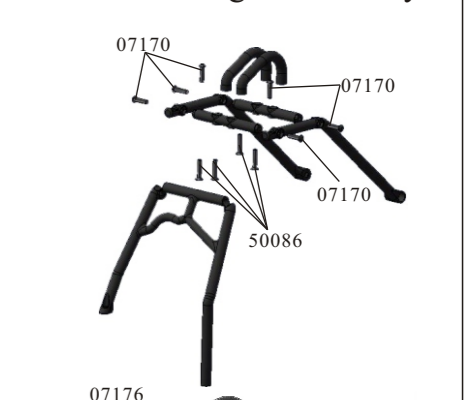

1/5TH 4WD Gasoline Power R/C On-Road Truck

Specifications:

LENGTH	WIDTH	HEIGHT	WHEEL BASE	DRIVE SYSTEM	GROUND CLEARANCE	DIAMETER OF WHEEL	WIDTH OF WHEEL	GEAR RATIO	ENGINE	STEERING SERVO	THRUSTLE SERVO
750mm	540mm	320mm	500mm	4WD Shaft Drive	40mm	180mm	110mm	1:9.6	26/30CC	20/30kg	15kg

Battery Case Assembly

Side Guard Assembly(R/L)

Wheels Complete Assembly(L/R)

Wheels Complete Assembly

Roll Cage Assembly

Body Complete Assembly