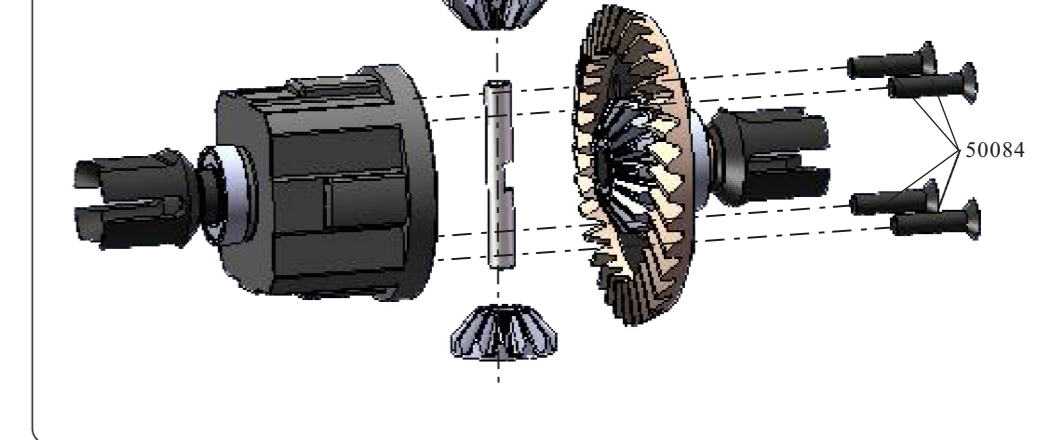

Fuel Tank Assembly

Diff. Gear Assembly