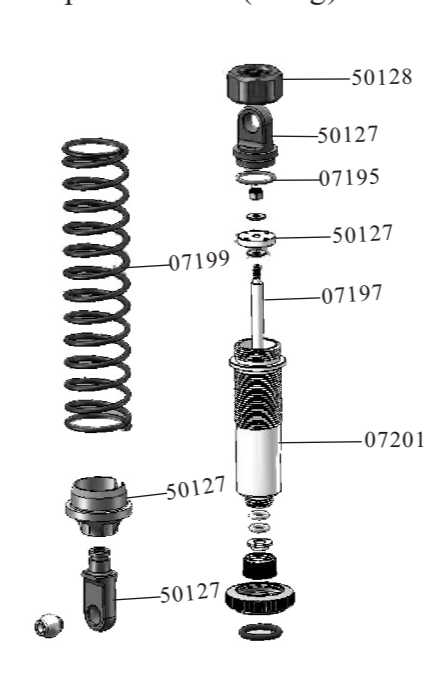

07103-Rear Shock Absorber Exploded View(Long)