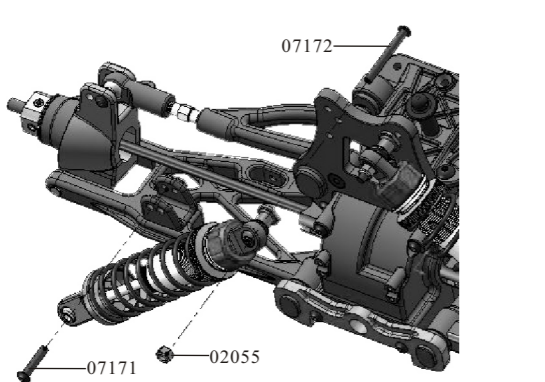

Rear Shock Absorber Assembly