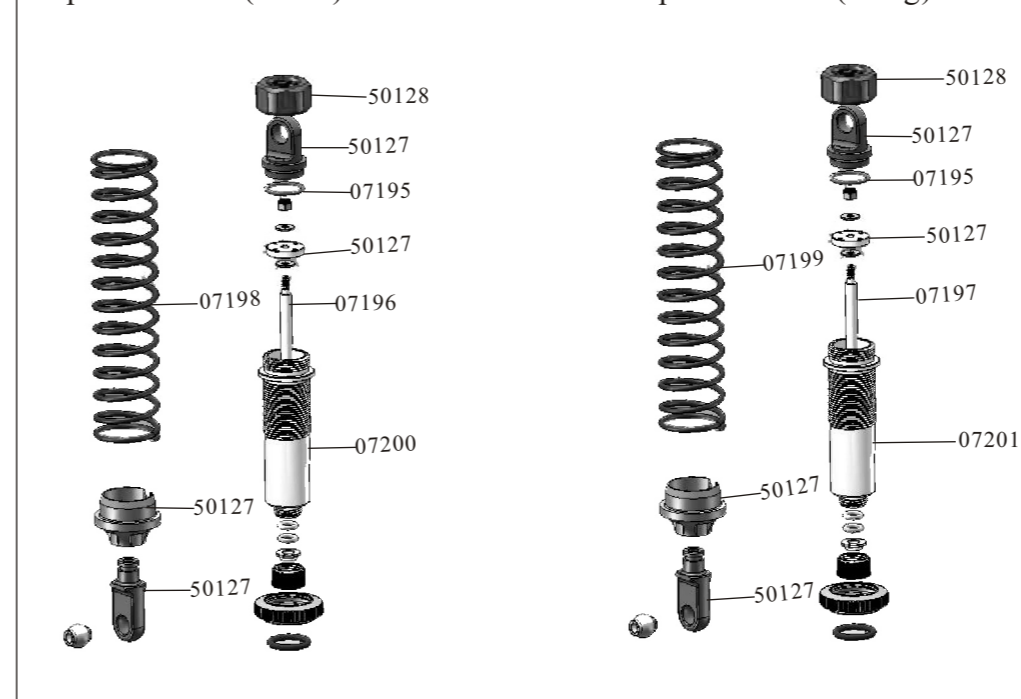

Throttle Servo Assembly

Steering Servo Assembly

07102-Front Shock Absorber Exploded View(Short)