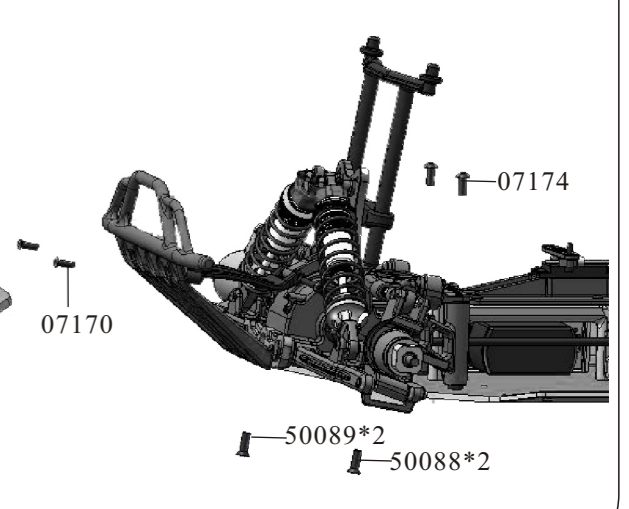

1/5TH 4WD Gasoline Power R/C On-Road Truck

Specifications:

LENGTH	WIDTH	HEIGHT	WHEEL BASE	DRIVE SYSTEM	GROUND CLEARANCE	DIAMETER OF WHEEL	WIDTH OF WHEEL	GEAR RATIO	ENGINE	STEERING SERVO	THRUSTLE SERVO
750mm	540mm	320mm	500mm	4WD Shaft Drive	40mm	180mm	110mm	1:9.6	26/30CC	20/30kg	15kg

Rear Shock Tower Assembly

Front lower Suspension Arms Assembly

Front Upper Suspension Arms Assembly

Steering Mount Assembly

Rear lower Suspension Arms Assembly

Throttle Servo Assembly

Steering Servo Assembly

Front Brace Assembly

Engine Assembly

Throttle Link Assembly

Center Unit Assembly

Fuel Tank Assembly

Buffer Assembly

Front Unit Assembly

Rear Hub Carrier Assembly