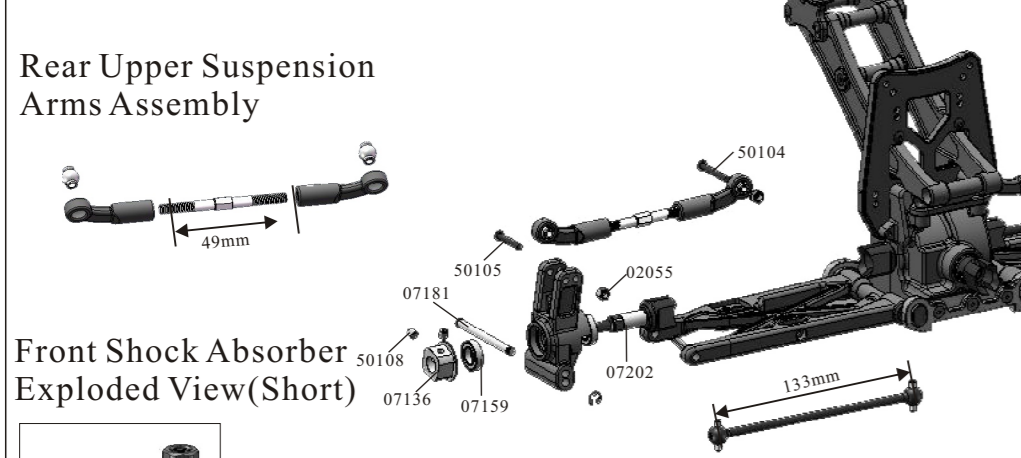

1/5TH 4WD Gasoline Power R/C On-Road Truck

Specifications:

LENGTH	WIDTH	HEIGHT	WHEEL BASE	DRIVE SYSTEM	GROUND CLEARANCE	DIAMETER OF WHEEL	WIDTH OF WHEEL	GEAR RATIO	ENGINE	STEERING SERVO	THRUSTLE SERVO
750mm	540mm	320mm	500mm	4WD Shaft Drive	40mm	180mm	110mm	1:9.6	26/30CC	20/30kg	15kg

Front Brace Assembly

Engine Assembly

Throttle Link Assembly

Center Unit Assembly

Fuel Tank Assembly

Buffer Assembly

Front Unit Assembly

Rear Hub Carrier Assembly