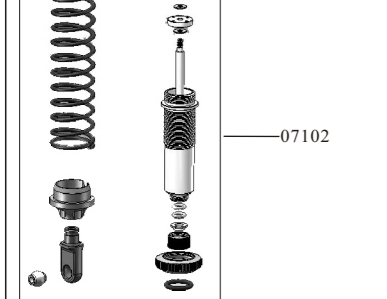

Spare Part

50071-Front /Rear Crown Gear(33T)	07135-Gear Mount	07136-Wheel Mount	50022-Spacer+Countersunk Screw (For Engine)	50029-Clutch Bell Bush
50023-Brake Discs+ Pads+Pins	50037-Brake Cam Set	07130-Rear Lower Sus. Arm Holder (B)	07131-Rear Lower Sus. Arm Holder (C)	07132-Front Lower Sus. Arm Holder (A)
07142-Buffer Post	07141-Buffer Aluminium Mount	07157-Center Front Dogbones Length:152mm	07158-Center Rear Dogbones Length:162mm	07156-Rear Dogbones New Length:133mm Old Length:131mm
07180-Front Lower Sus. Arm Pins(Screw Thread) φ5*50.5	07181-Rear Lower Sus. Arm Pins(Screw Thread) φ5*65	50024-Diff. First Way Shaft +Second Way Shaft	07133-Front/ Rear Lower Sus. Arm Pins φ6*90	07134-Front Upper Sus. Arm Pins φ6*60
07139-Front Stabilizer Bar	07140-Rear Stabilizer Bar	81013-Body Clips 6P	07126-Adjust Bushes (Centre)	07179-Adjust Bushes (Side)
50068-Ball Bearing (22*10*7)	07159-Bearing 19*10*5	85763-Bearing 16*8*5	50077-Second Way Gear Washer φ 6.2*12*1mm	07178-Second Way Gear Washer φ 4.2*10*1.0mm
50076-First Way Gear Washer φ 8*15*1.5mm	50078-Servo Washers φ 3*8*0.8mm	07151-Front Sus. Arm Ball (AL.) Length:12mm	07152-Shock lower Ball (AL.) Length:10mm	07153-Shock Upper Ball (AL.)

Rear Shock Tower Assembly

Front lower Suspension Arms Assembly

Front Upper Suspension Arms Assembly

Steering Mount Assembly

Rear lower Suspension Arms Assembly

Throttle Servo Assembly

Steering Servo Assembly

Front Brace Assembly

Engine Assembly

Throttle Link Assembly

Center Unit Assembly

Fuel Tank Assembly

Buffer Assembly

Front Unit Assembly

Rear Hub Carrier Assembly

Front Shock Absorber Exploded View(Short)

Front Shock Absorber Assembly

Rear Shock Absorber Exploded View(Long)

Rear Shock Absorber Assembly

Diff.Gear Group Assembly

Servo link Assembly

Rear Unit Assembly

Steering link Assembly